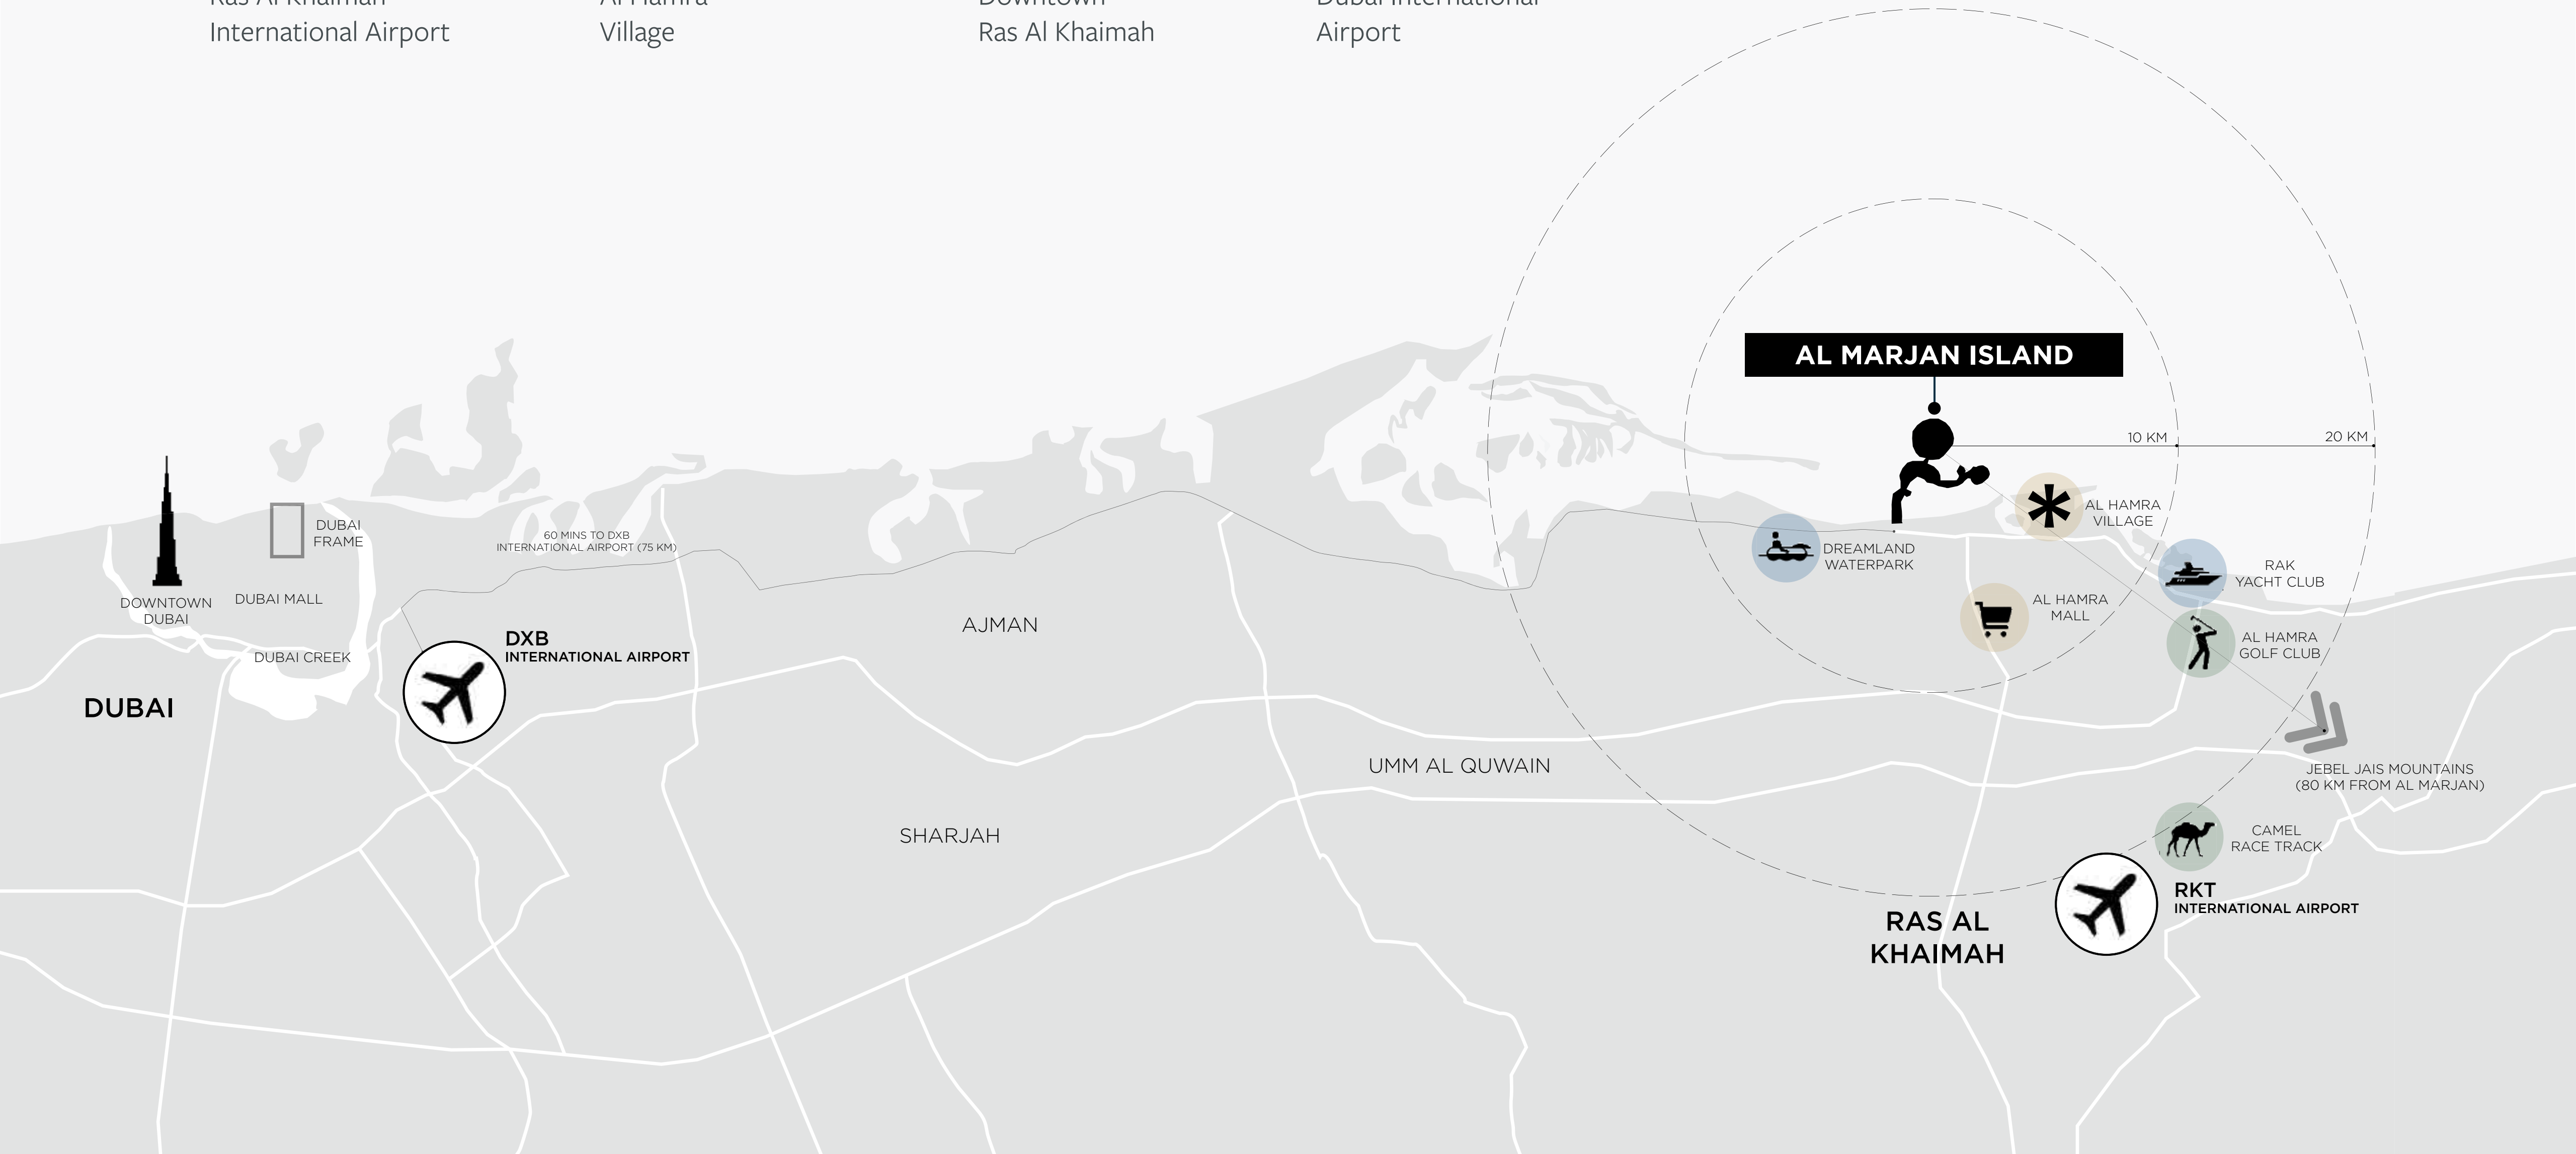

Landscapes that Captivate

Where Serenity Meets Splendour

Al Marjan Island

A masterpiece of Ras Al Khaimah, unfolds like a luxurious tapestry along the shores of the Arabian Gulf. It's where the Emirate's vision of becoming a vibrant business and leisure paradise turns into reality.

Al Marjan Island

Ras Al Khaimah's Most Refined Seaside Haven

Renowned for setting a world record with the 'Largest aerial firework shell', Al Marjan Island sparkles on the global stage, symbolizing a fusion of opulent living with the untouched allure of nature.

15 minutes

Ras Al Khaimah
International Airport

10 minutes

Al Hamra
Village

33 minutes

Downtown
Ras Al Khaimah

45 minutes

Dubai International
Airport

Al Marjan Island

View Island

Nestled in the heart of Al Marjan Island, View Island is a place where the beauty of sun-kissed beaches and the charm of desert dunes come together in a stunning display.

Home to an array of family-friendly hotels, serene resorts, and elegant beachside residences, the island offers a peaceful retreat with endless vistas.