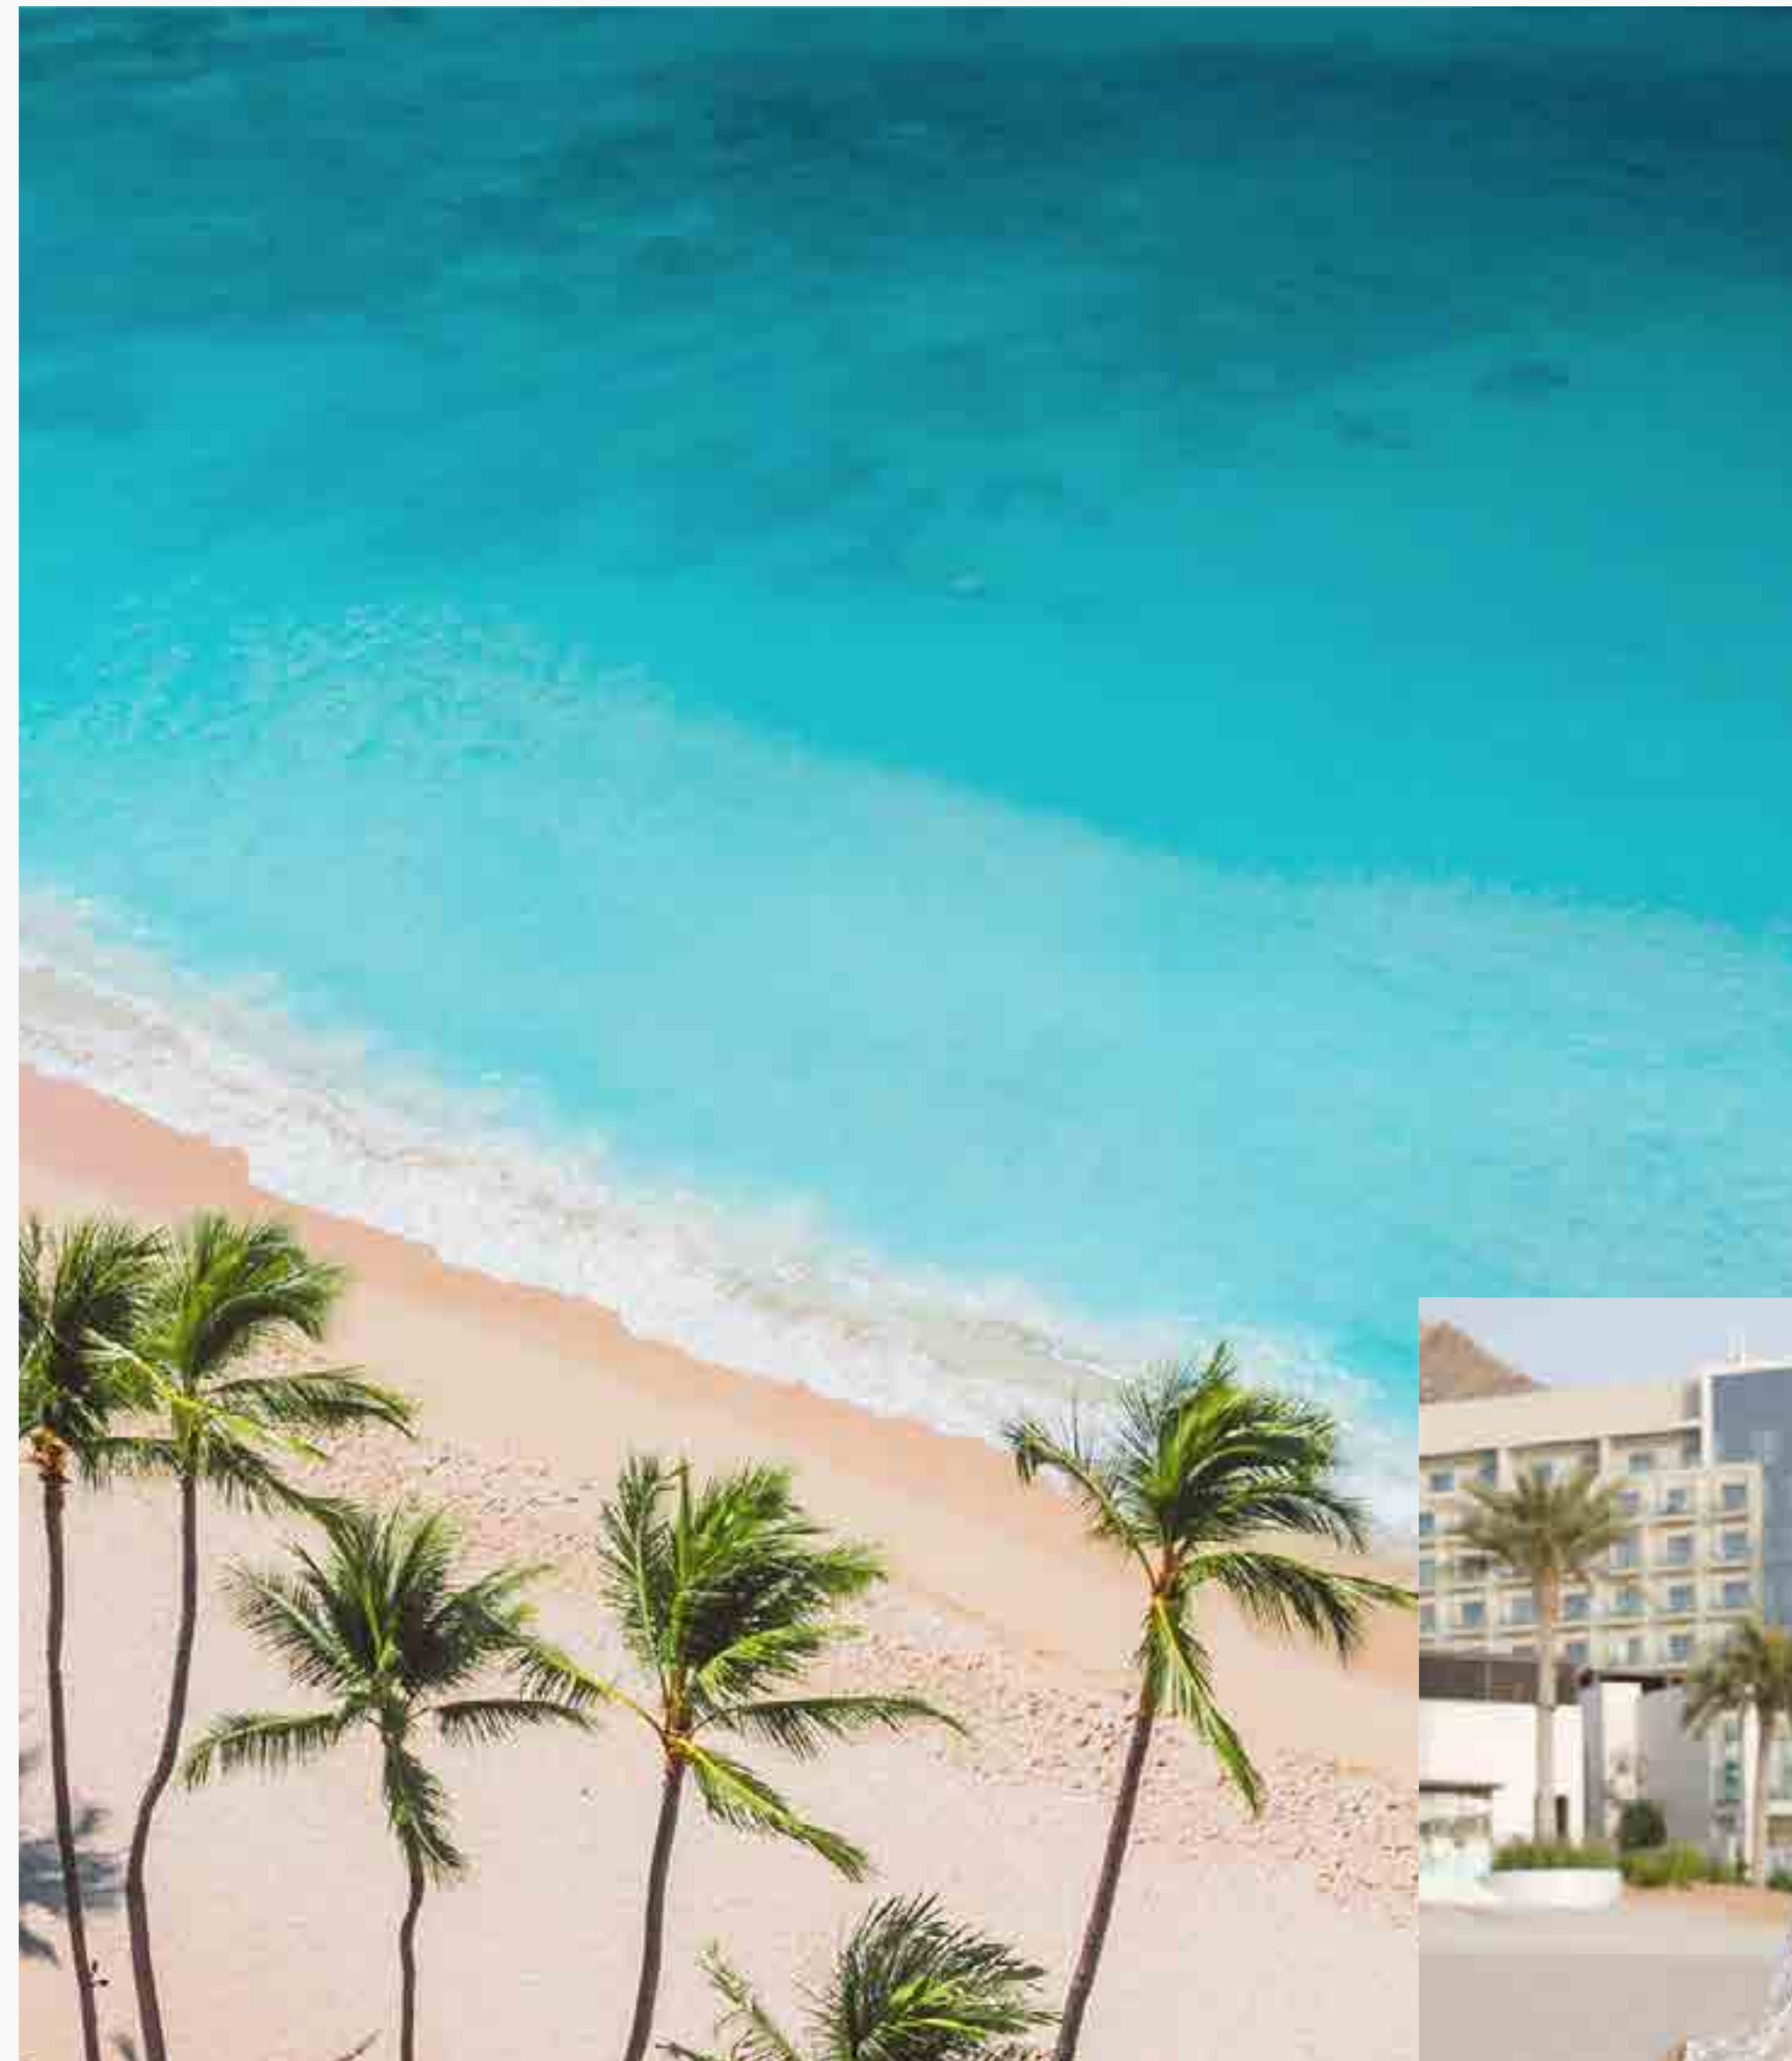

ADDRESS
RESIDENCES
AL MARJAN ISLAND

A man in a dark suit and white shirt is standing outside a car at night, holding the hand of a woman sitting in the driver's seat. The woman is wearing a black dress and looking towards the camera. The car's interior is visible, showing brown leather seats. The background is dark with some blurred lights.

Landscapes that Captivate

Where Serenity Meets Splendour

Al Marjan Island

A masterpiece of Ras Al Khaimah, unfolds like a luxurious tapestry along the shores of the Arabian Gulf. It's where the Emirate's vision of becoming a vibrant business and leisure paradise turns into reality.

Al Marjan Island

Visions of Blue: Sea & Sky

This enchanting location is a constellation of four islands - **Breeze, Treasure, Dream, and View**, each weaving its own story of luxury and innovation.

Here, 7.8 kilometres of golden beaches meet 23 kilometres of captivating waterfront, creating a canvas where dreams of upscale living and plush resort experiences come to life. Al Marjan Island is a sanctuary of elegance and indulgence.

Al Marjan Island

Ras Al Khaimah's Most Refined Seaside Haven

Renowned for setting a world record with the 'Largest aerial firework shell', Al Marjan Island sparkles on the global stage, symbolizing a fusion of opulent living with the untouched allure of nature.