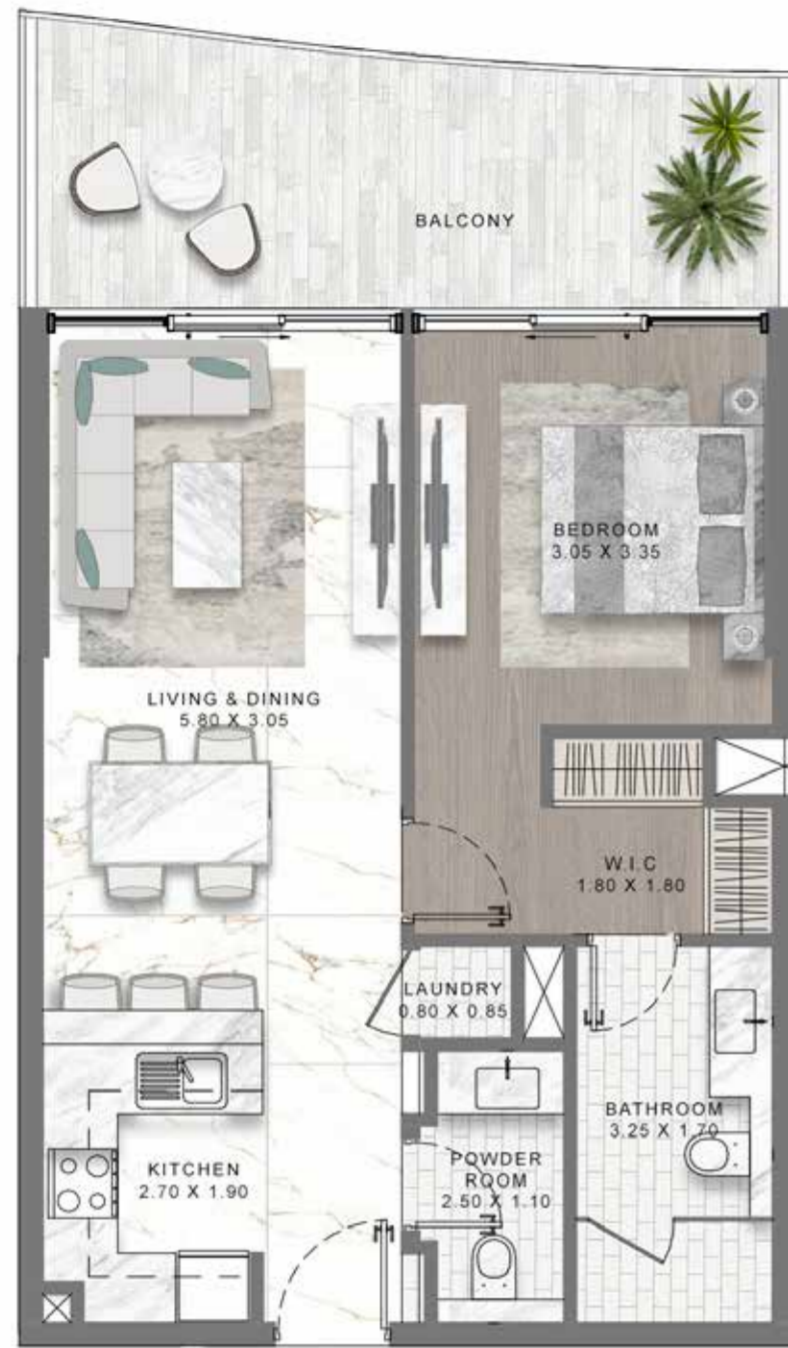

1-BEDROOM LUXURY APARTMENT

TYPE 01

MEDITERRANEAN-INSPIRED APARTMENTS