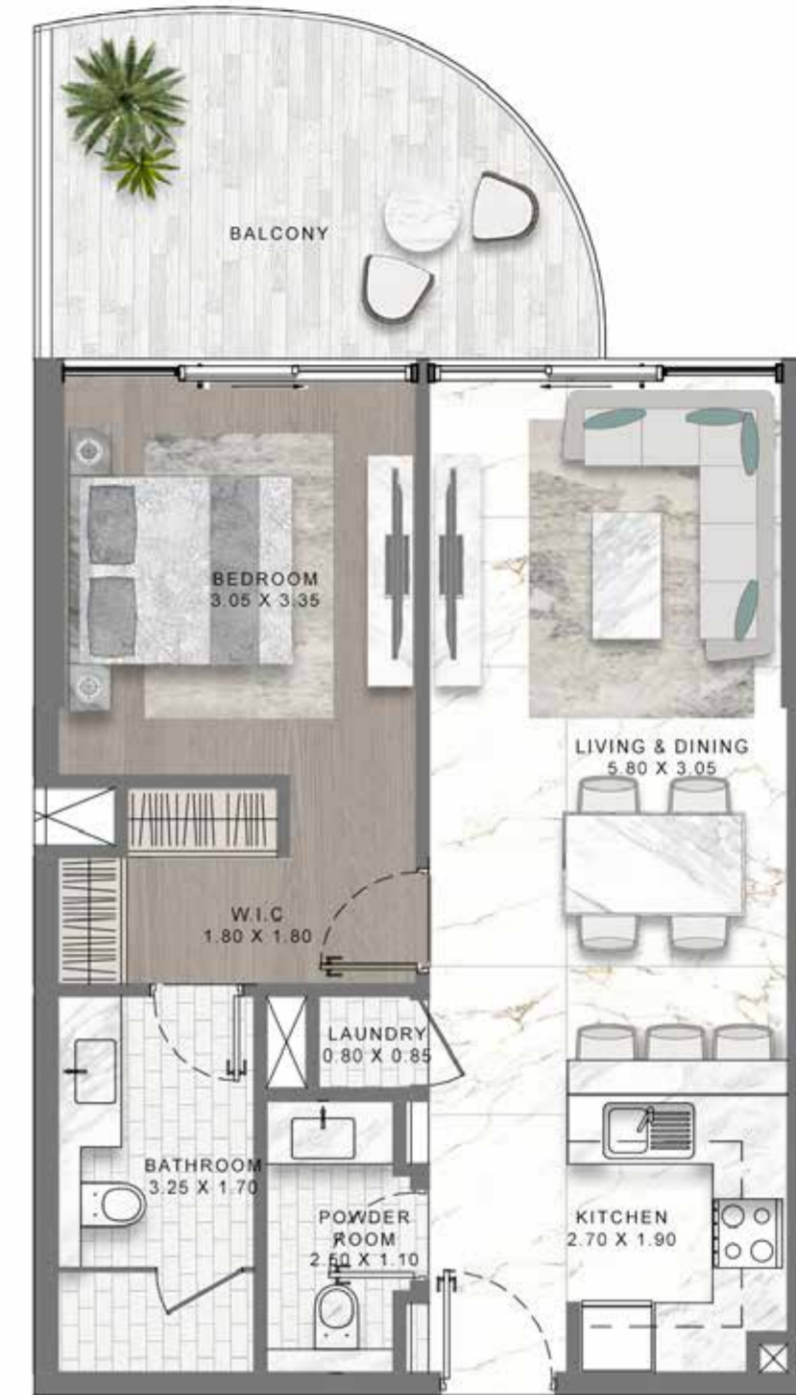

The image features a background of teal and light blue marbled patterns, resembling stone or marble. The colors are layered and veined, creating a complex, organic texture. The text 'FLOOR PLANS' is centered horizontally and vertically in a white, all-caps, sans-serif font. The letters are widely spaced, giving the text a clean, modern, and minimalist appearance. The overall aesthetic is sophisticated and architectural.

# 1-BEDROOM LUXURY APARTMENT

TYPE 04

MEDITERRANEAN-INSPIRED APARTMENTS

LEVEL: 1 & 3

# 1-BEDROOM LUXURY APARTMENT

TYPE 05

MEDITERRANEAN-INSPIRED APARTMENTS

LEVEL: 2

# 1-BEDROOM LUXURY APARTMENT

TYPE 06

MEDITERRANEAN-INSPIRED APARTMENTS

LEVEL: 2