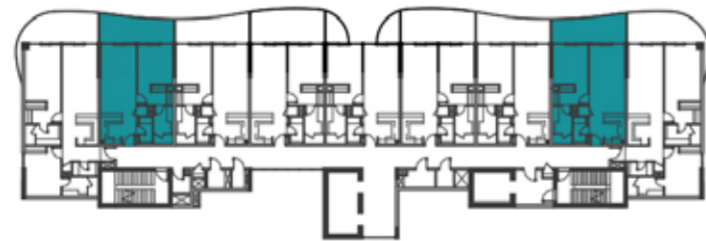

1-BEDROOM LUXURY APARTMENT

TYPE 01

MEDITERRANEAN-INSPIRED APARTMENTS